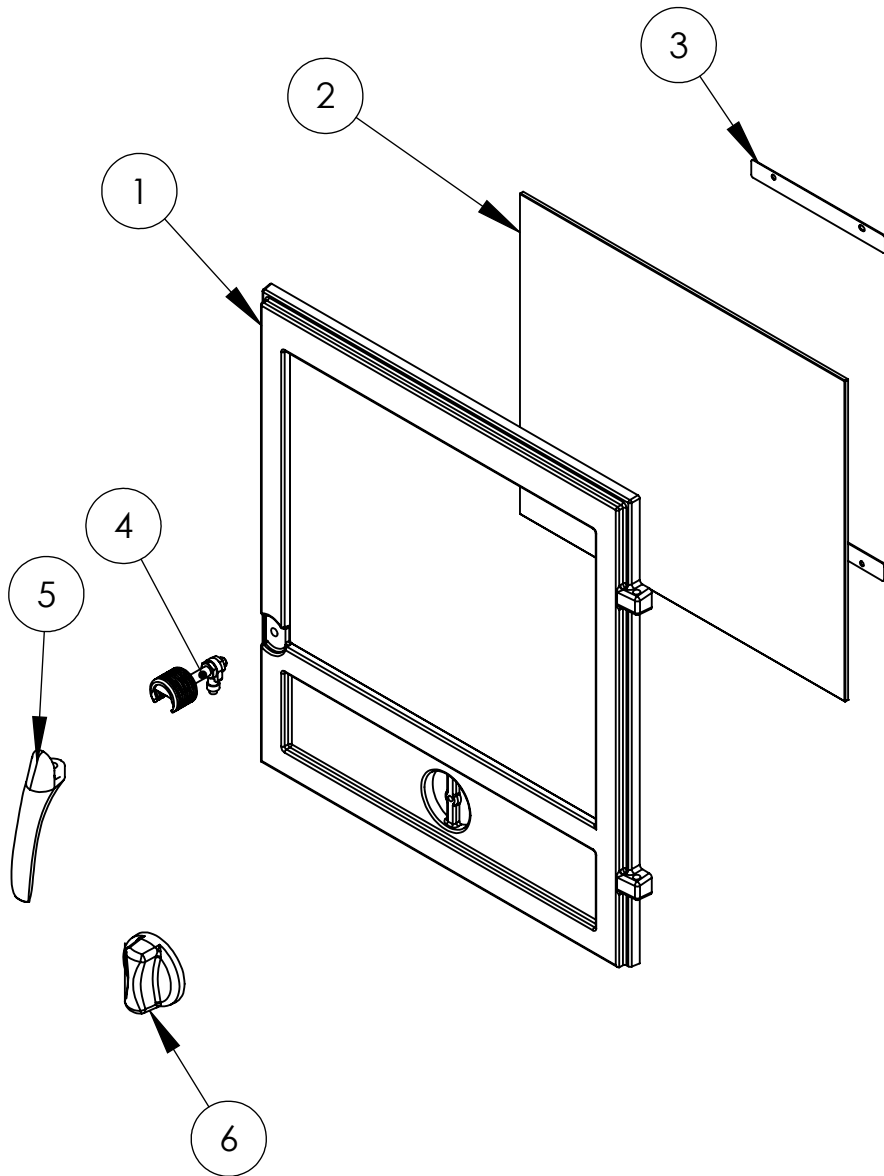

FP V3 Door Assembly

ITEM NO.	Description	FP5 V3	FP5W V3	FP8 V3	QTY.
1	Large stove Door Flat1	FP45-DOOR	FP8-DOOR	FP8-DOOR	1
2	M801P Large FP Glass Panel	Glass: FPX45-M468 / Gasket: FPGASGLA	Glass: FP8-M468L / Gasket: FPGASGLA	Glass: FP8-M468L / Gasket: FPGASGLA	1
3	Top Glass Retainer	FPX458-M417	FPX458-M417	FPX458-M417	2
4	Handle Spindle	7323	7590	7590	1
5	Handle	Metal: 8741/ soft touch 7028	Metal: 8741/ soft touch 7028	Metal: 8741/ soft touch 7028	1
6	Air Control	Knob: 7094 / Seal: 9509	Knob: 7094 / Seal: 9509	Knob: 7094 / Seal: 9509	1
7	Door Seal	Outer: FP45-ROP / Centre: 9106	Outer: FP8-ROP / Centre: 9111	Outer: FP8-ROP / Centre: 9111	1